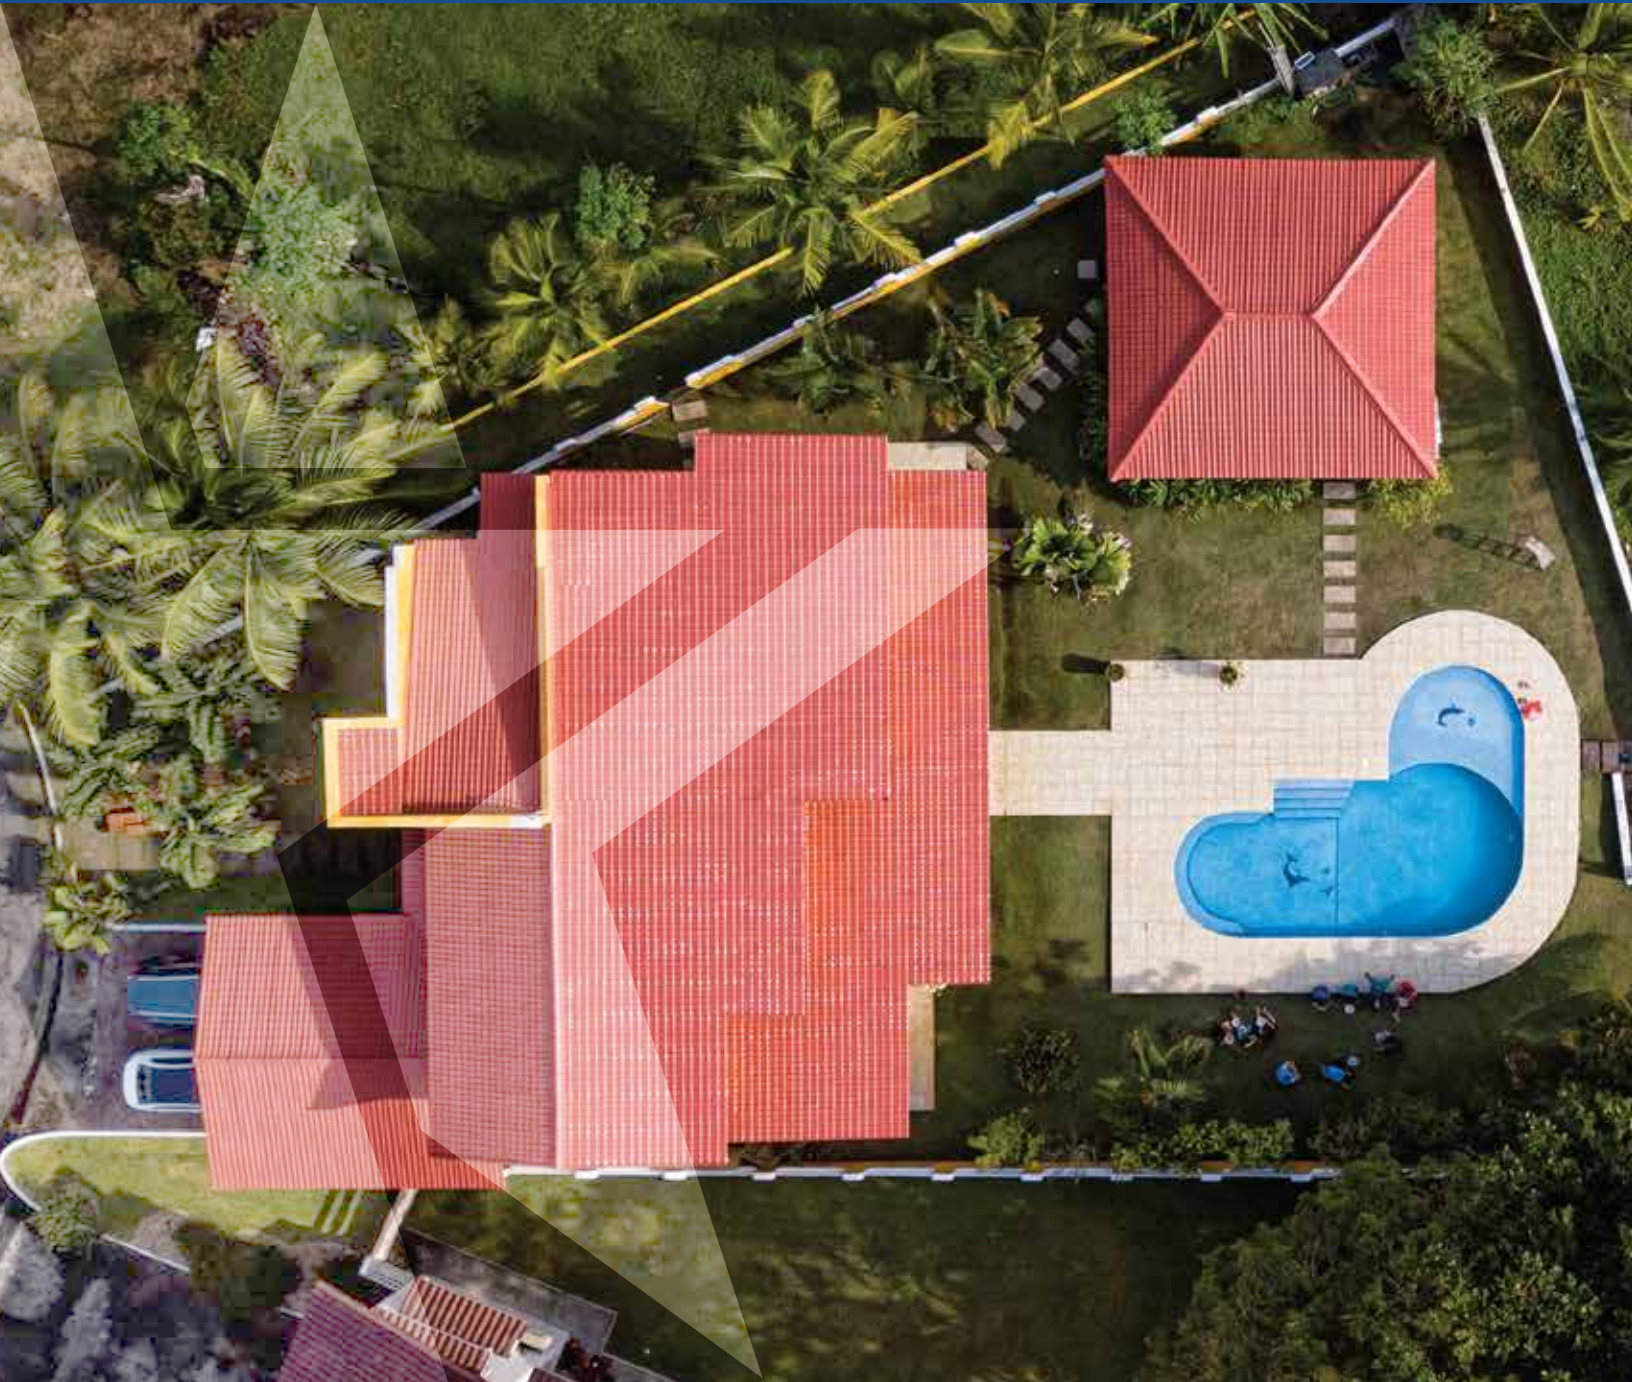

PANA★ROOF

PRICES

SPANISH ROOF SHEETS 3MM

GREY BLUE

TERRACOTTA

INDIGO BLUE

GREEN

LIGHT GREY